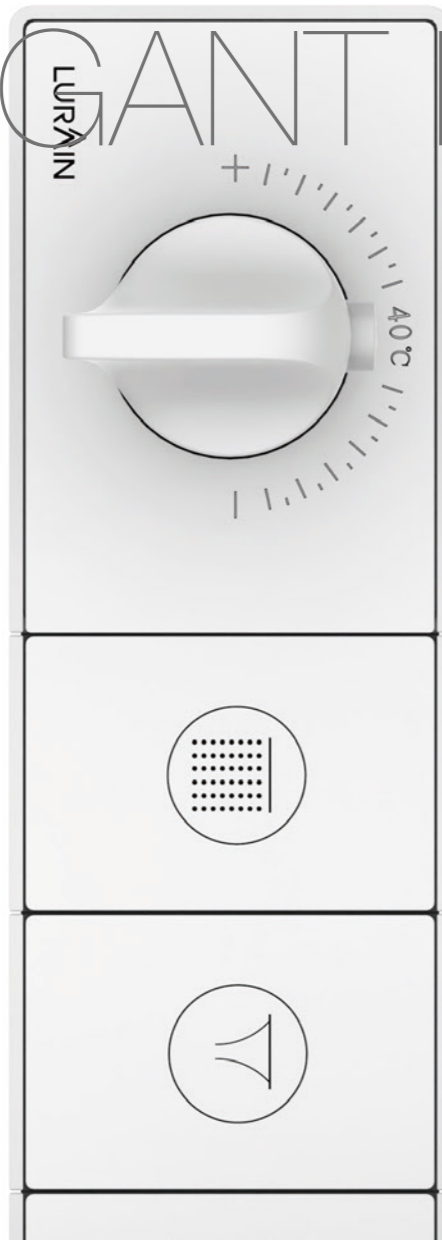

PERFECT CHIC
ELEGANT DESIGN