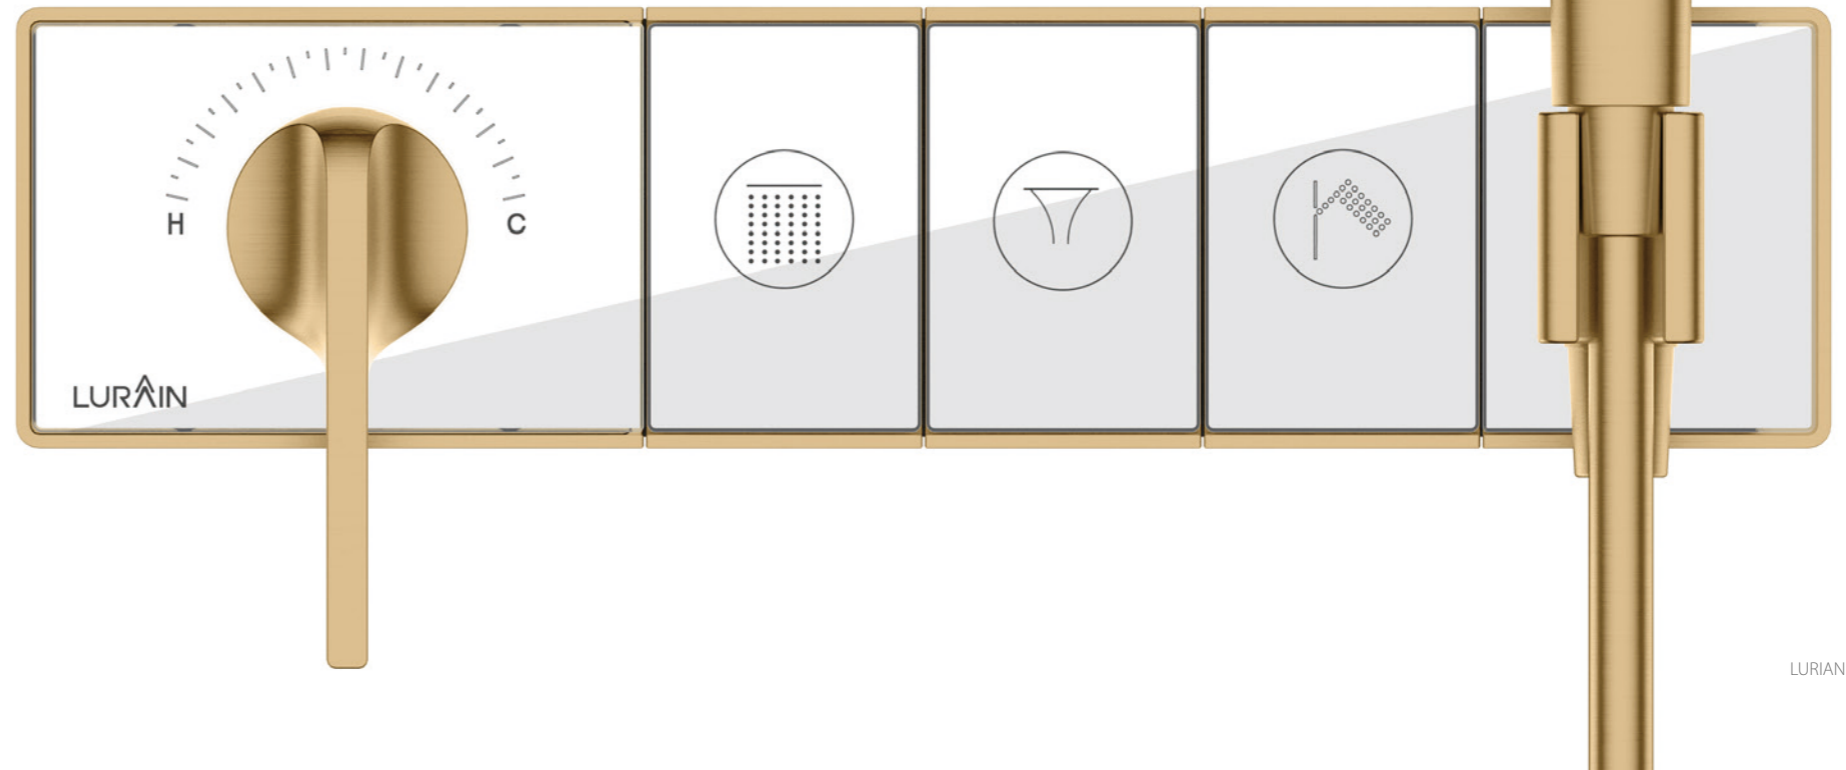

PERFECT CHIC
ELEGANT DESIGN