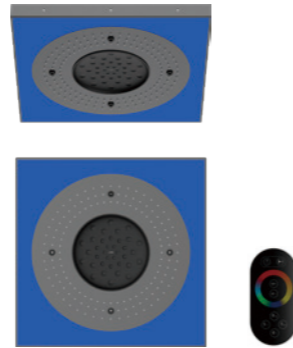

054021

Hand shower
Gun grey
无极手持花洒
枪灰 / ABS / 一阻多功能 / 无极水花

054034

Hand shower
Gun grey
无极手持花洒
枪灰 / ABS / 一阻多功能 / 无极水花

055522

12" One function shower
Gun grey
12" 单功能入墙摇臂花洒
枪灰 / 铜 (Ø300mm)
预埋盒暗装结构 - 适配 081192 预埋盒

055526

12" One function shower
Gun grey
12" 单功能入墙摇臂花洒
枪灰 / 铜 (Ø300mm)
明装结构 - 不配预埋盒

052118

Shower arm
Gun grey
400mm 方形墙出花洒臂 (25x25mm)
枪灰 / 铜

053316

Shower outlet elbow / shower seat
Gun grey
一体式花洒插座 / 出水插座
枪灰 / 铜

055022

12" Overhead shower
Gun grey
12" 单功能圆形顶喷花洒
枪灰 / ABS
(Ø300mm)