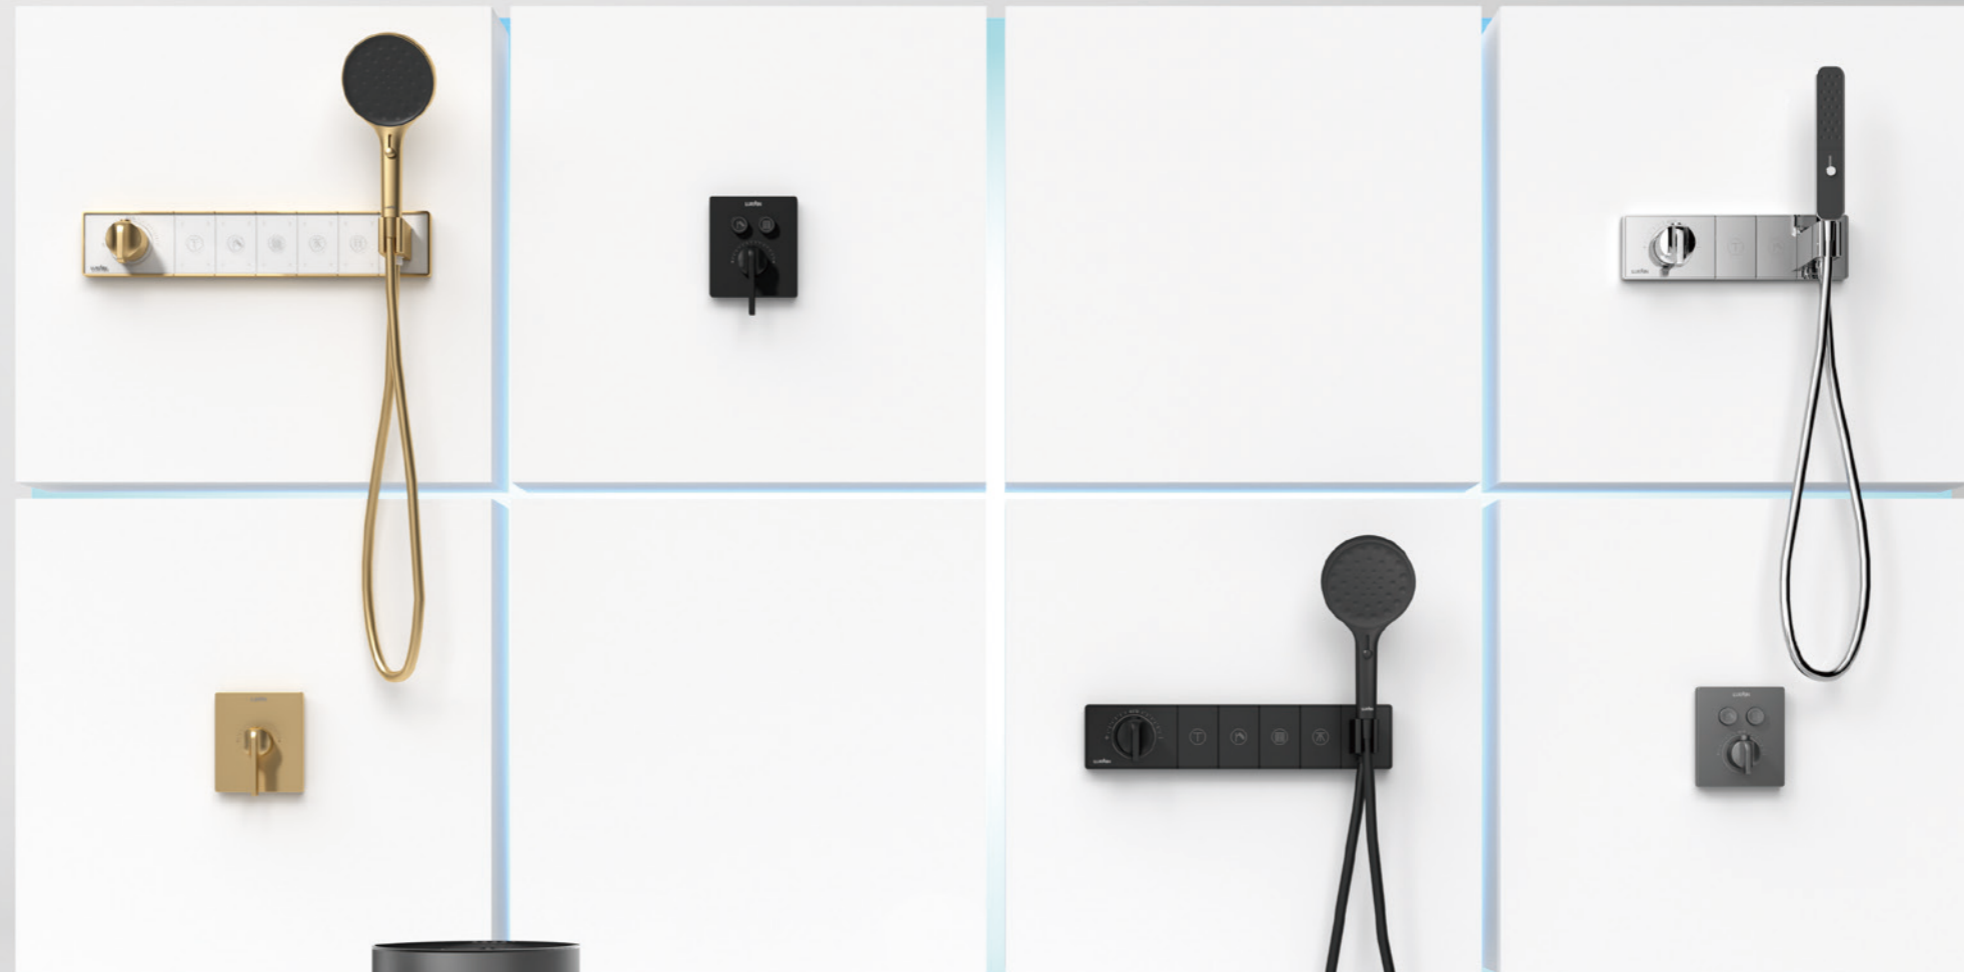

PROFILE IS FULL OF STRUCTURAL FEELING, AND IS MATCHED WITH CONCRETE AND DYNAMIC SHAPE. WITH SUCH A TOP GRADE QUALITY, TOP GRADE DESIGN, PLUS COMPETITIVE PRICE, IT IS NO DOUBT THAT YOU SELECT A RELIABLE, DURABLE, AND VERY WELCOMED PRODUCT.

FLUENCY AND FREE, WITHOUT ANY LIMIT, ABSTRACTED FROM NATURE, TO ONE'S HEART CONTENT, COMFORTABLE, BECOME ALL OF LIFE.

FOR PEOPLE UNDERSTANDING LIFE, LIFE IS A SORT OF ESSENCE, ALSO A SORT OF RICHNESS. IN TRANSITION PROCESS, NICE THINGS ARE DIVERSIFIED AND COMPLICATED SO AS TO FULLY MEET INFINITE ENJOYMENT DESIRE.

DESIGN IS PERMANENT, AFTER A LONG PERIOD OF TIME STILL HAS A DURABLE TEXTURE.