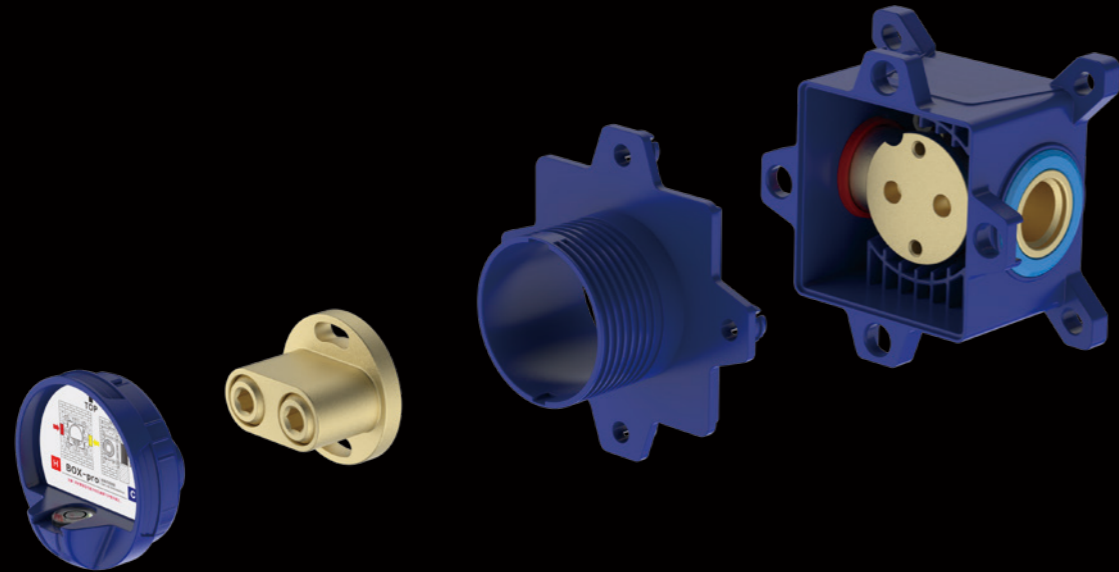

IN-WALL BASIN BOX SYSTEM FROM LURAIN BOX-PRO

REPLACEABLE VALVE ELEMENTS
WITH DIFFERENT FUNCTIONS:
SINGLE HANDLE PANEL,
CONSTANT TEMPERATURE PANEL,
100% FACTORY TEST

Lurain the everyday home apart. Simple but do not lose warmth, practical but do not lose interest – this brand new bathroom hardware series realized the perfect unity of function and design, suitable for any bathroom.