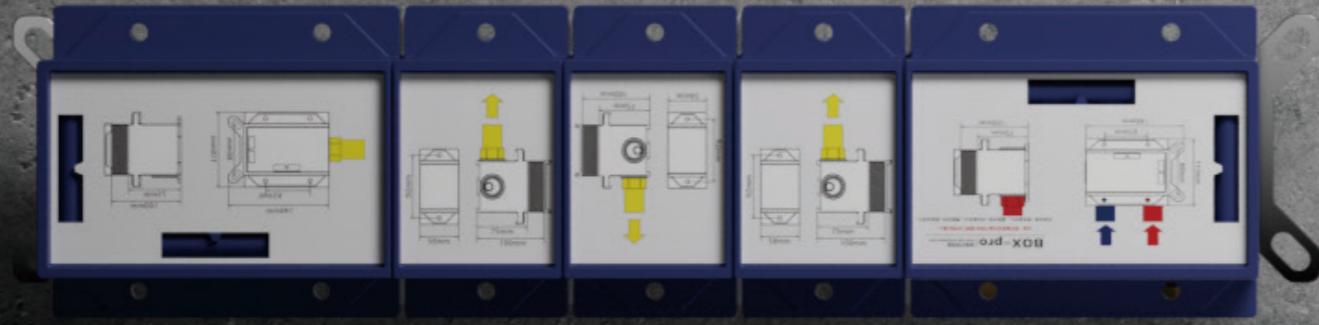

DIVERSITY OF SOLUTIONS