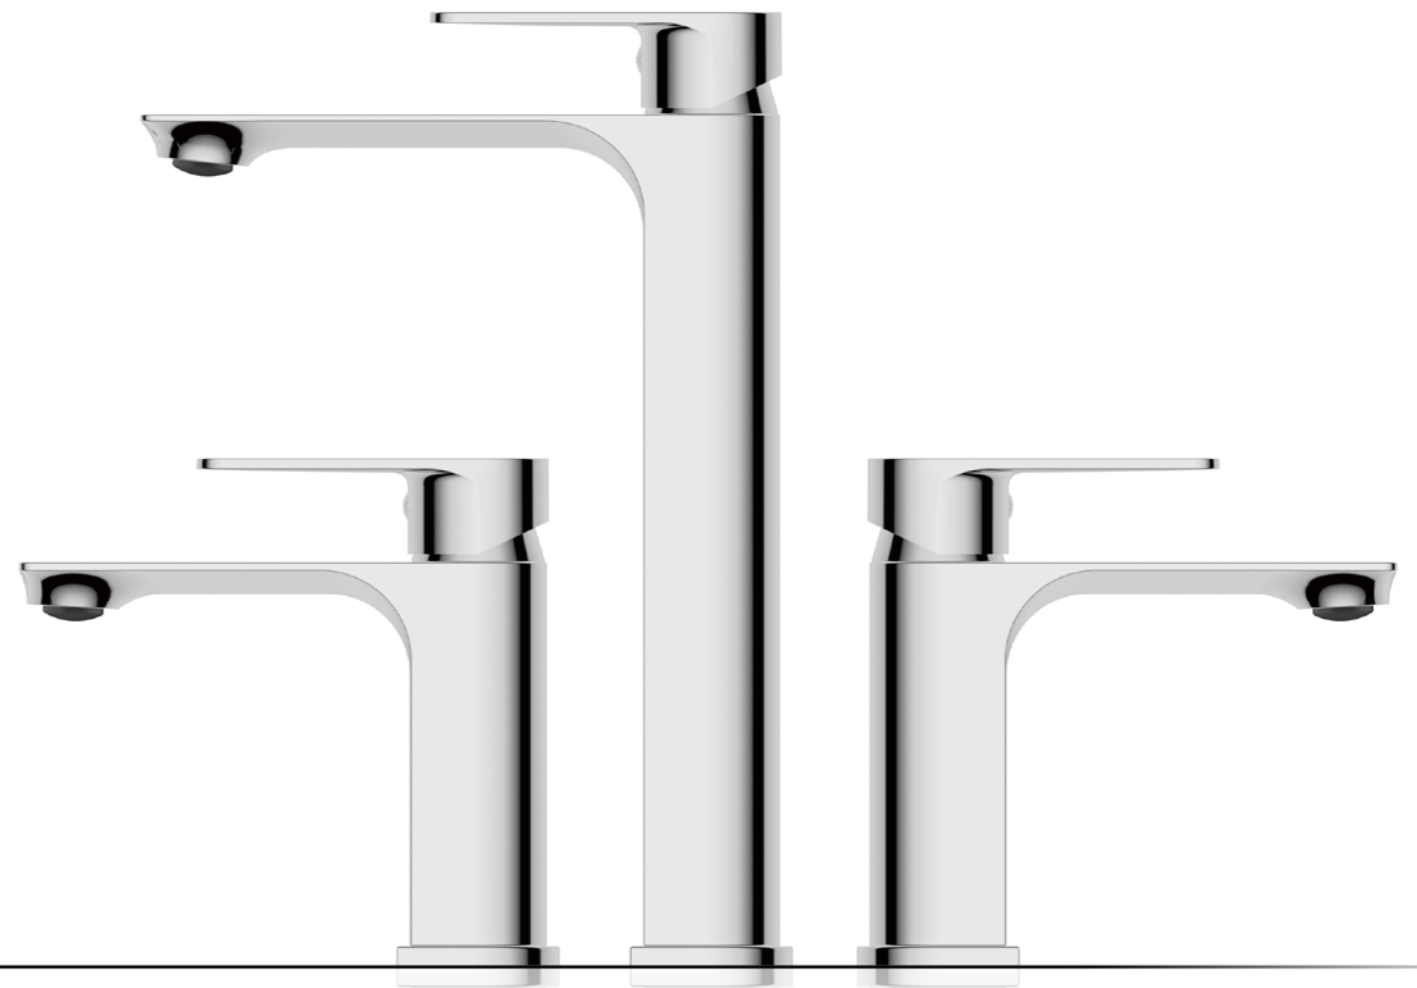

Comfortable solutions. This installation demonstrates the full range of shower products, including: thermostat, shower shower and shower rod. Because the components are exposed installation, the advantages are very obvious. Open mounted fittings are easy to connect to existing parts and easy to replace join concise bathroom design.