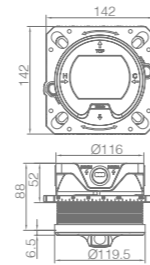

Name: 1/2-function universal box

型号 / Model:
081110 (克莱因蓝 / Blue)

名称: 两功能入墙花洒预埋盒