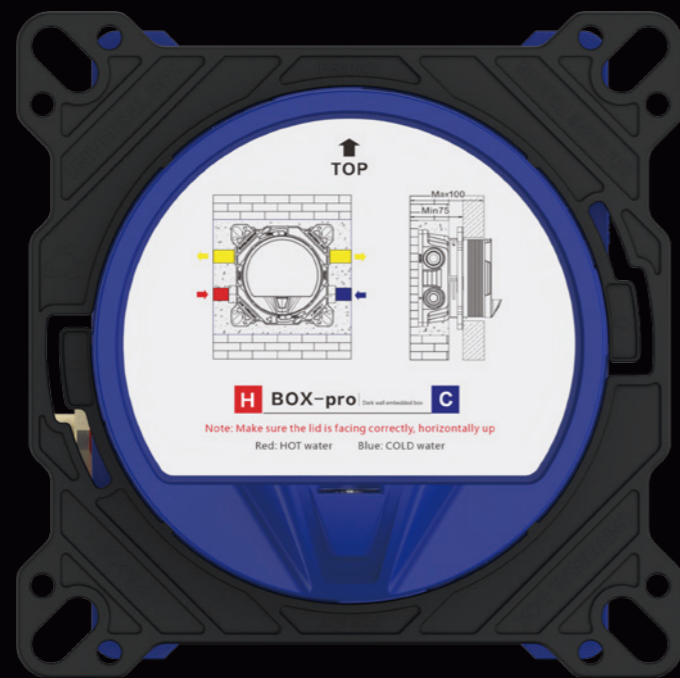

IN-WALL SHOWER BOX SYSTEM FROM LURAIN BOX-PRO

FROM LURAIN BOX-PRO