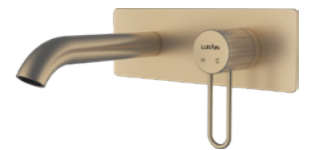

043106

In-wall basin mixer
(without box)
Brushed gold

入墙面盆龙头
(不含预埋盒 / 适配 081121 预埋盒)
拉丝金 / 铜