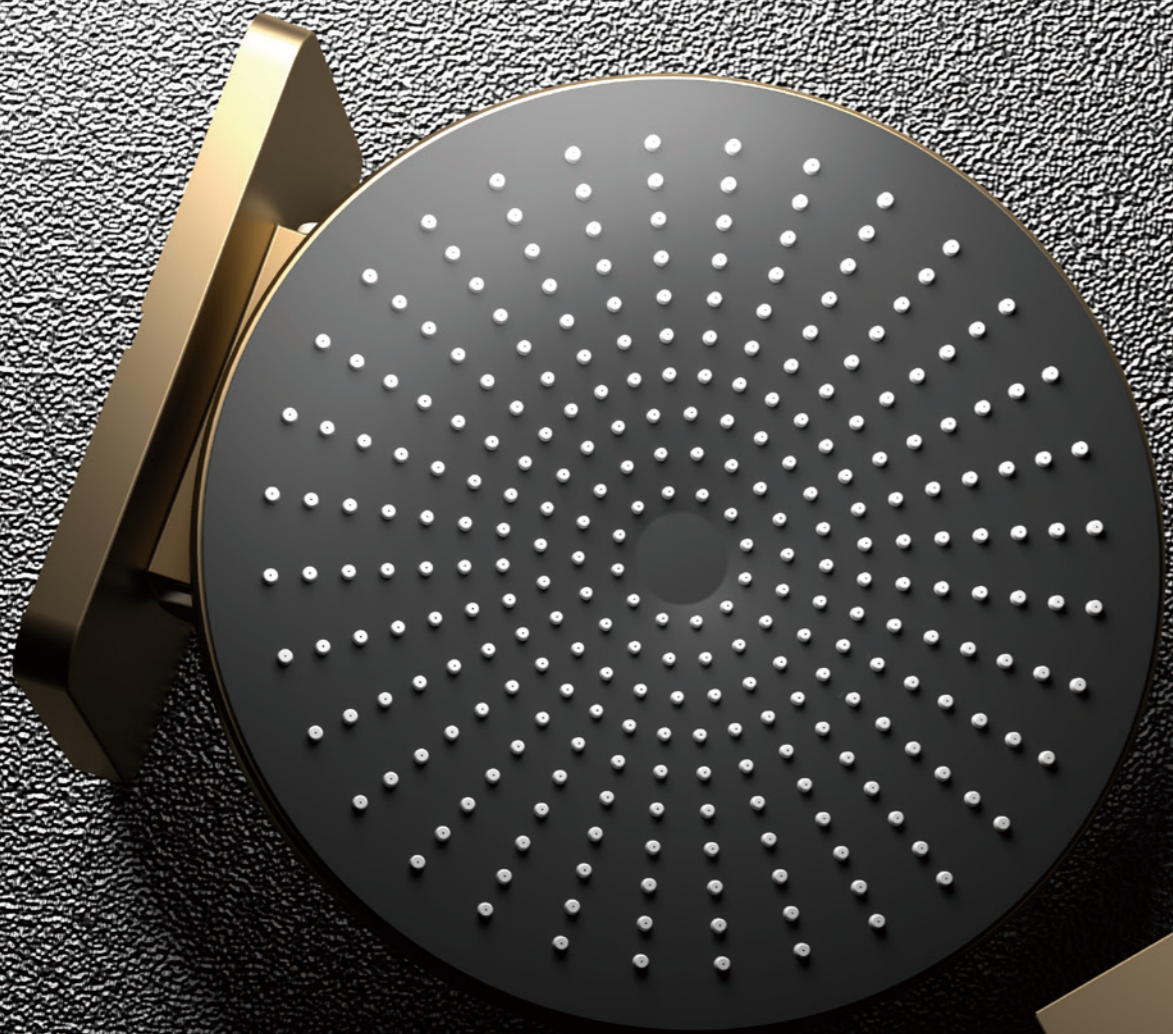

PURE BRINGS
THE UNUSUAL VISUAL
IMPACT

Light luxury is a life attitude, low-key, comfortable but not hurt noble and elegant; it can show self, while self-restraint, rational face of life, not blind, not empty, more delicate. Low-key color, comfortable texture, exquisite workmanship, there is a kind of luxury born, from the beginning is destined to be different.

Modern simple colors and materials and other elements will appear in your field of vision, so that the entire space of time can be calm and elegant while at the same time without losing luxury texture.

THE FINE
CREATION
WISDOM
CHOOSES
SELECTS THE
MATERIAL TO
BE SUPERIOR,
THE
FUNCTION IS
REMARKABLE,
THE DETAIL EX
QUISITE.