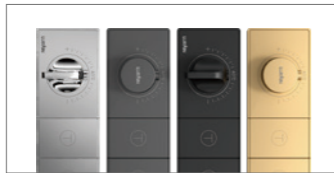

BOX-PRO UNIVERSAL
SERIES 预埋盒系列