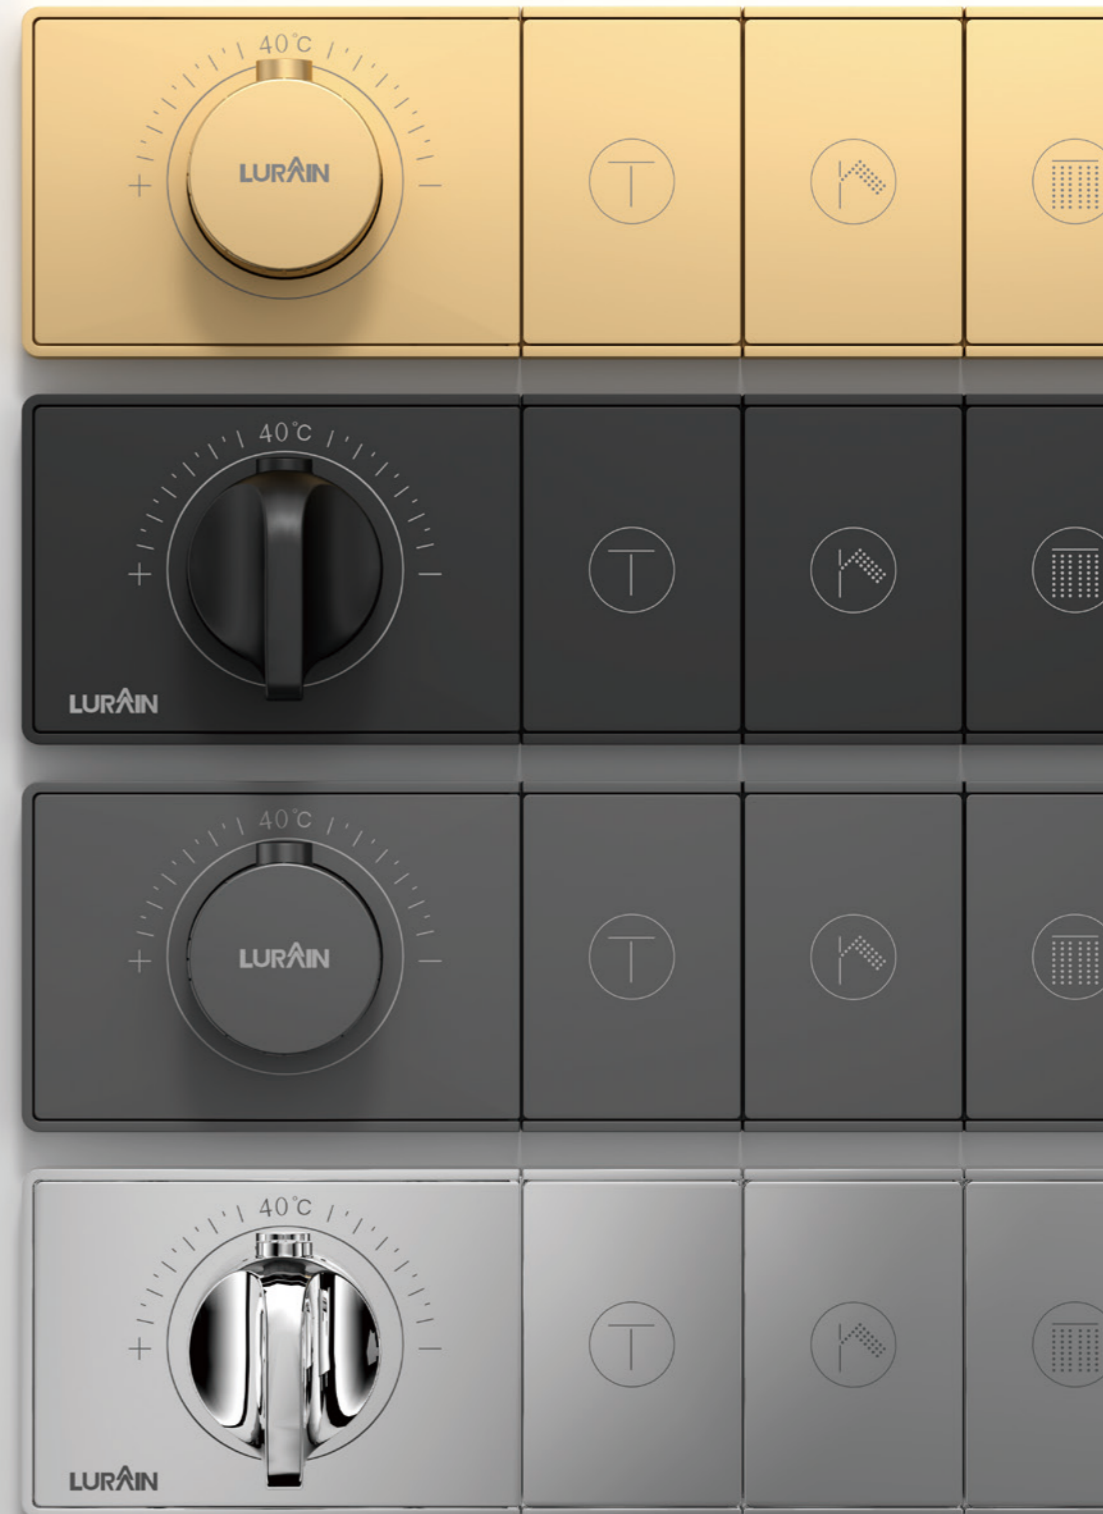

BOX-PRO UNIVERSAL SERIES

- 铬色 Chrome
- 枪灰 Gun grey
- 拉丝金 Brushed gold
- 雅白 Matte white
- 雅黑 Matte black
- 枪灰 + 白玻 Gun grey
- 拉丝金 + 白玻 Brushed gold

BOX-PRO SERIES

Find perfect solution for your bathroom, when choosing Lurain hardware, can face choice tangle, be like: it is bright outfit type or concealed type, this depends on visual effect not only, and still have dimensional consideration. To simplify your decision, we've summarized the major differences. However, whether you choose plain or hidden - in terms of design, quality and function, using Lurain's products is the best choice.

Comfortable solutions. This installation demonstrates the full range of shower products, including: thermostat, shower shower and shower rod; Because the components are exposed installation, the advantages are very obvious. Open mounted fittings are easy to connect to existing parts and easy to replace join concise bathroom design.

Elegant solution. From the outside, all you see is the controller and the outlet. All technical components are installed in the wall. This gives your shower environment a very modern, clean look. This more accurate method of installation is especially suitable for new buildings and large renovations. In addition, choose vibox accessories from Lurain, to make the installation process easier and more comfortable.