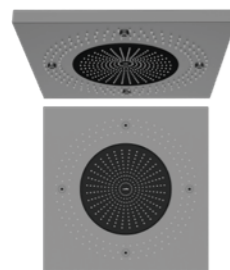

055658

18" Three function shower

Gun grey

18" 两功能吸顶花洒
枪灰 / SUS304
(450X450X31mm)