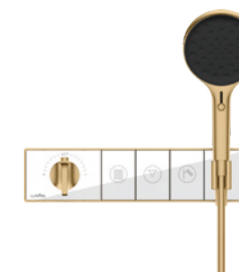

083839

3-function temperature concealed
control valve (without box)

Brushed gold + Matte white

三功能按键式恒温控制阀
(不含预埋盒 / 适配 081141 预埋盒)
拉丝金 + 雅白 / 铜