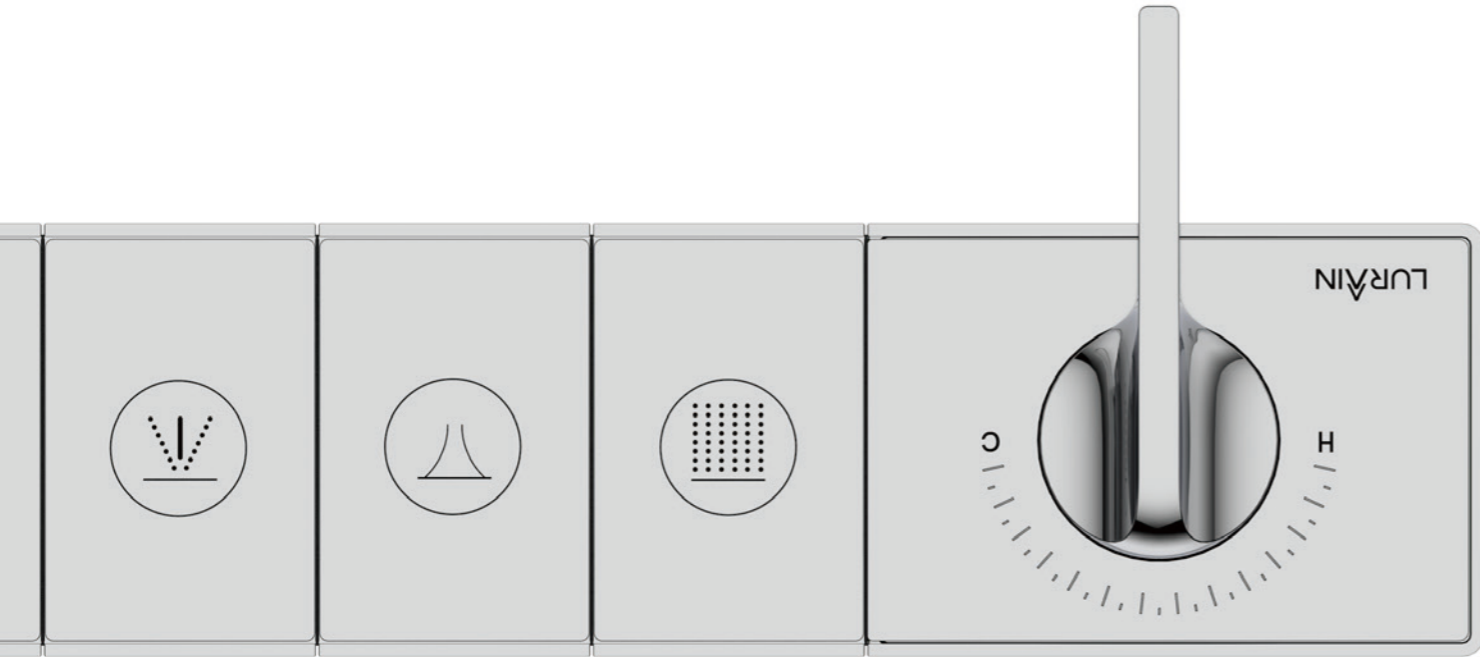

PERFECT CHIC
ELEGANT DESIGN