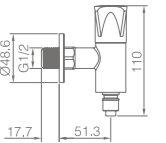

Angle Valve
Chrome
无铅防溅角阀
铬 / 铜

011012

Angle Valve
Chrome
角阀
铬 / 铜

012104

Water tap
Chrome
洗衣机水嘴
铬 / 铜

“Enjoy water” What is the meaning of?

When we talk about the Future of water, we are describing the current and Future experience of water, as well as the release form of water, constantly changing and improving this experience. Fortunately, nature has given us examples of running water, from cascading waterfalls to falling rain, as sources of inspiration. We believe we have found a unique way for future generations to enjoy the planet's most precious resource.