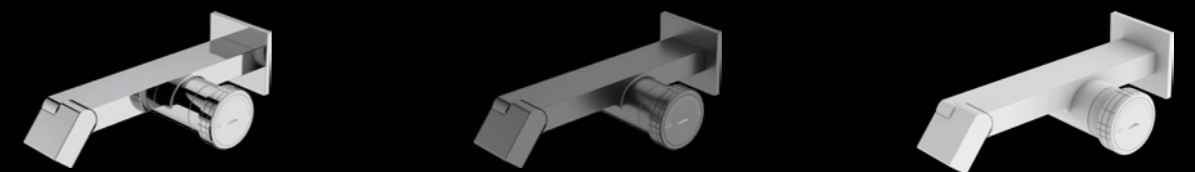

IN-WALL BASIN BOX SYSTEM FROM LURAIN BOX-PRO

REPLACEABLE VALVE ELEMENTS
WITH DIFFERENT FUNCTIONS:
SINGLE HANDLE PANEL,
CONSTANT TEMPERATURE PANEL,
100% FACTORY TEST

Lurain the everyday home apart. Simple but do not lose warmth, practical but do not lose interest – this brand new bathroom hardware series realized the perfect unity of function and design, suitable for any bathroom.

The combination of the two elements creates a strong visual impact for Lurain: the lightness of the natural shape and the charm of the modern design. This kind of perfect confluence, suit the style that any household decorates. These include interiors that feature straight lines and geometric shapes.

EASY TO INSTALL UNIVERSAL VALVE ELEMENT, SUITABLE
FOR ALL TYPES OF SHOWER PANELS OF LURAIN

THE UNIVERSAL SOLUTION
FOR THE NEEDS OF TOMORROW