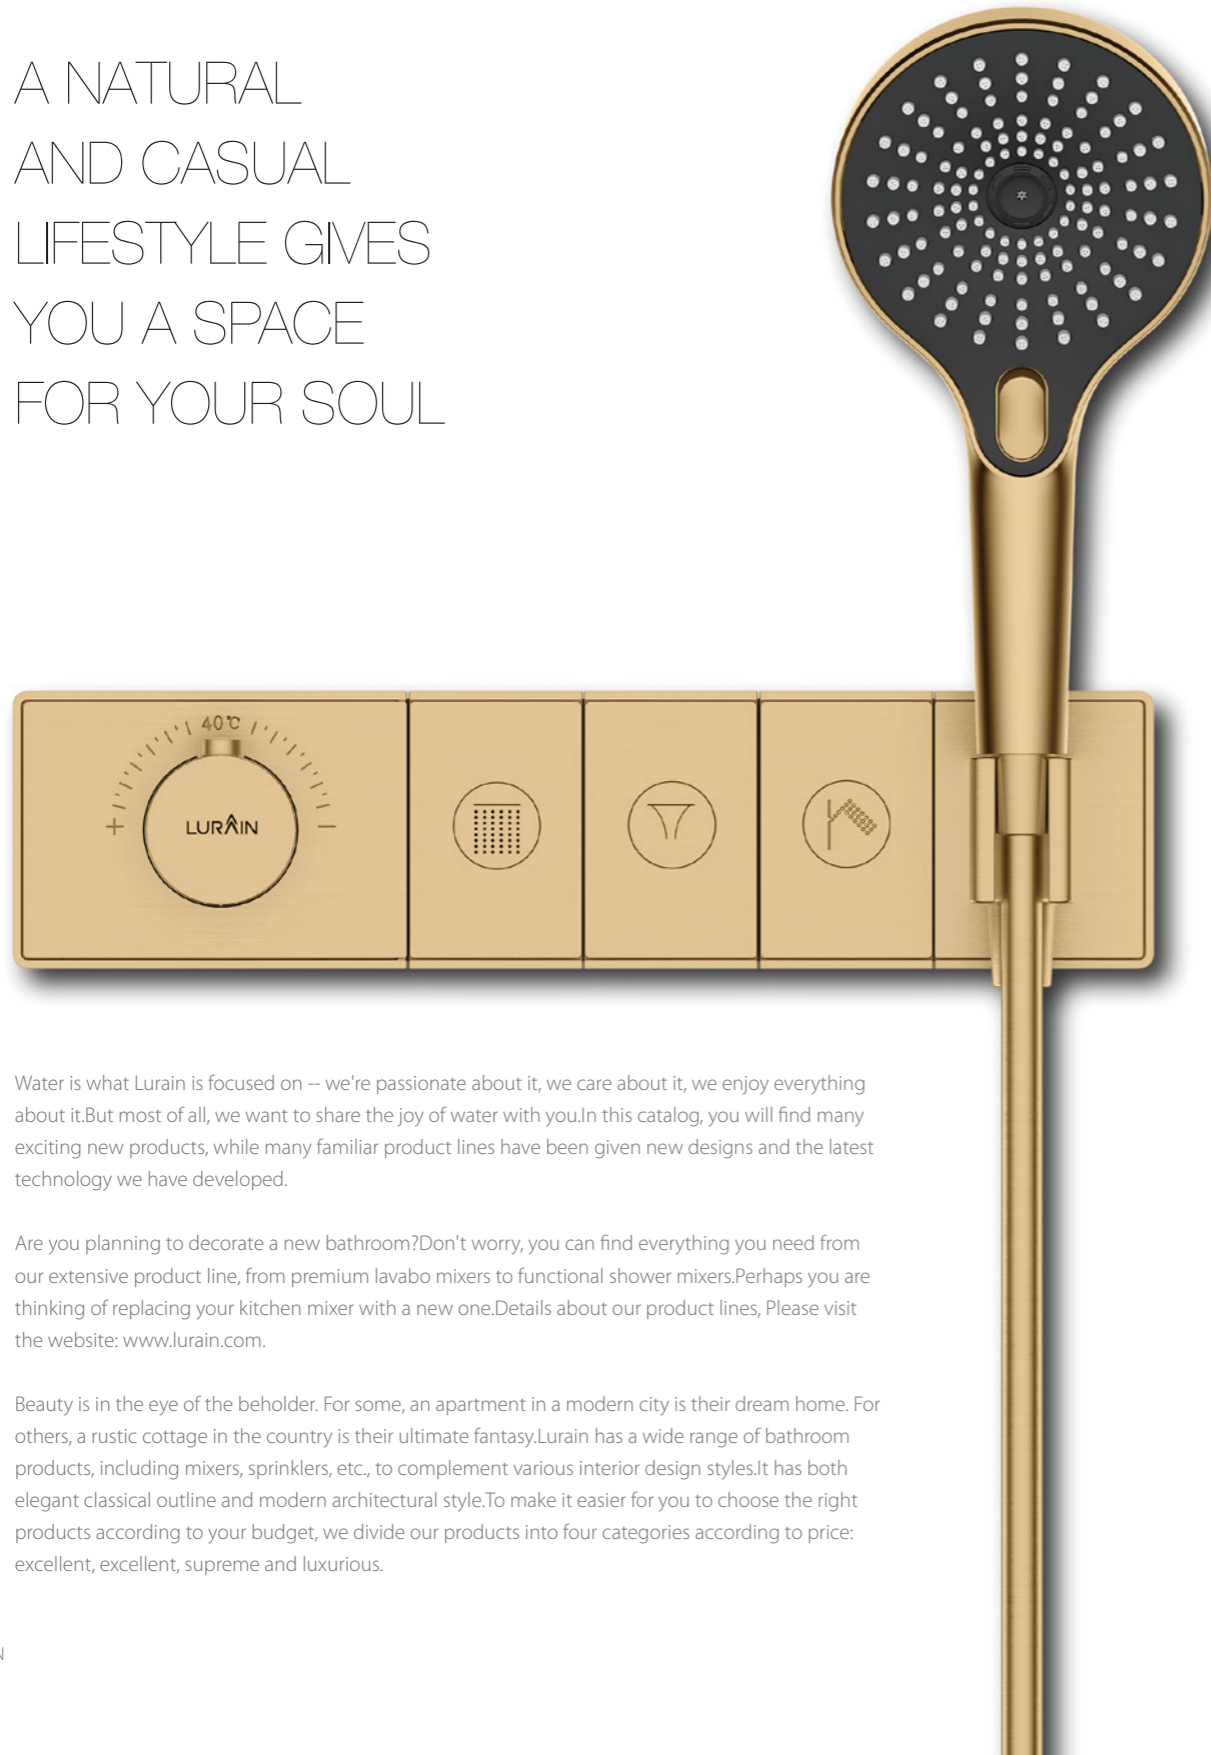

A NATURAL
AND CASUAL
LIFESTYLE GIVES
YOU A SPACE
FOR YOUR SOUL

Water is what Lurain is focused on -- we're passionate about it, we care about it, we enjoy everything about it. But most of all, we want to share the joy of water with you. In this catalog, you will find many exciting new products, while many familiar product lines have been given new designs and the latest technology we have developed.

Are you planning to decorate a new bathroom? Don't worry, you can find everything you need from our extensive product line, from premium lavabo mixers to functional shower mixers. Perhaps you are thinking of replacing your kitchen mixer with a new one. Details about our product lines, Please visit the website: www.lurain.com.

Beauty is in the eye of the beholder. For some, an apartment in a modern city is their dream home. For others, a rustic cottage in the country is their ultimate fantasy. Lurain has a wide range of bathroom products, including mixers, sprinklers, etc., to complement various interior design styles. It has both elegant classical outline and modern architectural style. To make it easier for you to choose the right products according to your budget, we divide our products into four categories according to price: excellent, excellent, supreme and luxurious.

For Lurain bathroom, efficiency and durability are the most important, which is what our customers expect from us and why our products are widely used in all kinds of buildings. It's not just technology - aesthetics and ergonomics in design are also crucial, especially when developing new products. Our products are elegant and easy to operate, and their purpose is to enhance your living space. For a first taste, contact us to find the nearest dealer and visit the showroom or website, where you can enjoy our exciting products and feel their reliable quality, and then choose the right product for your bathroom or kitchen - we look forward to sharing the joy of water with you. Explore the unmatched future of water.