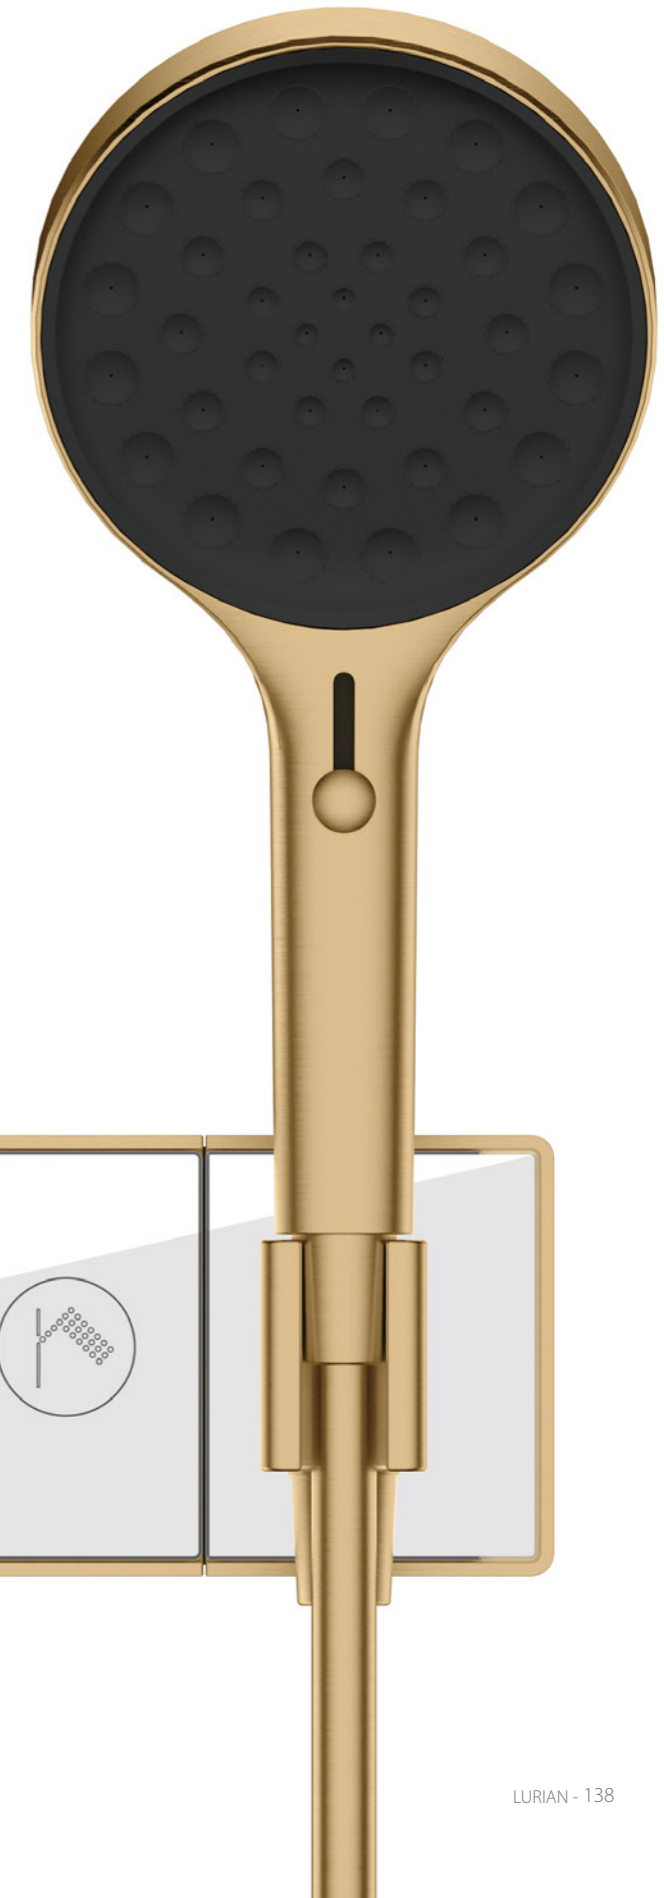

PERFECT CHIC
ELEGANT DESIGN