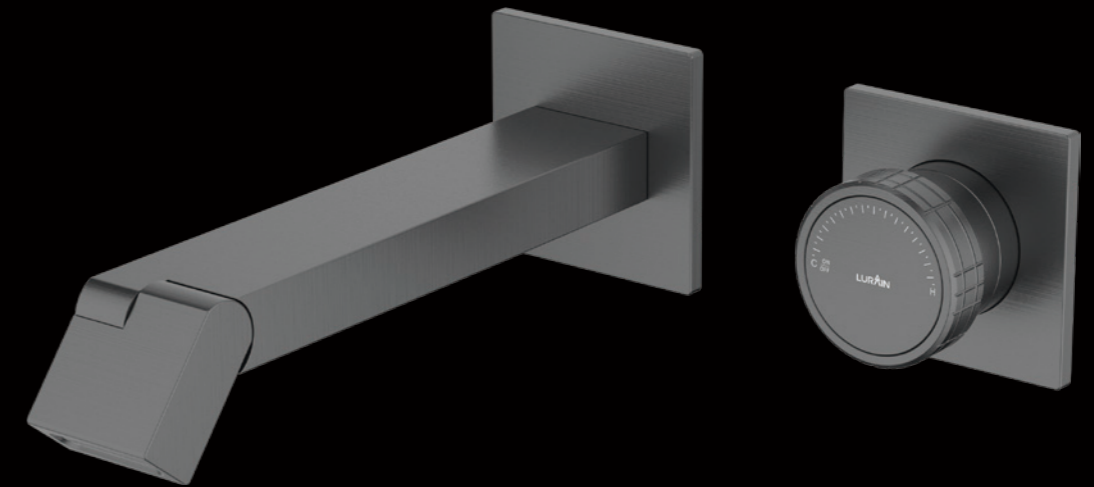

REPLACEABLE VALVE ELEMENTS
WITH DIFFERENT FUNCTIONS:
SINGLE HANDLE PANEL,
CONSTANT TEMPERATURE PANEL,
100% FACTORY TEST

Lurain the everyday home apart. Simple but do not lose warmth, practical but do not lose interest – this brand new bathroom hardware series realized the perfect unity of function and design, suitable for any bathroom.

The combination of the two elements creates a strong visual impact for Lurain: the lightness of the natural shape and the charm of the modern design. This kind of perfect confluence, suit the style that any household decorates. These include interiors that feature straight lines and geometric shapes.

EASY TO INSTALL UNIVERSAL VALVE ELEMENT, SUITABLE
FOR ALL TYPES OF SHOWER PANELS OF LURAIN

THE UNIVERSAL SOLUTION
FOR THE NEEDS OF TOMORROW