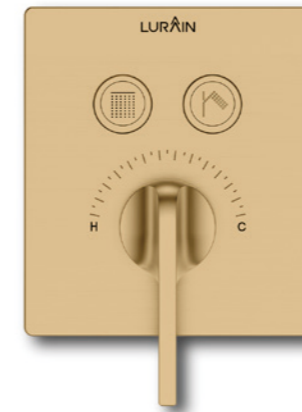

A NATURAL
AND CASUAL
LIFESTYLE GIVES
YOU A SPACE
FOR YOUR SOUL

Water is what Lurain is focused on -- we're passionate about it, we care about it, we enjoy everything about it. But most of all, we want to share the joy of water with you. In this catalog, you will find many exciting new products, while many familiar product lines have been given new designs and the latest technology we have developed.

Are you planning to decorate a new bathroom? Don't worry, you can find everything you need from our extensive product line, from premium lavabo mixers to functional shower mixers. Perhaps you are thinking of replacing your kitchen mixer with a new one. Details about our product lines, Please visit the website: www.lurain.com.

Beauty is in the eye of the beholder. For some, an apartment in a modern city is their dream home. For others, a rustic cottage in the country is their ultimate fantasy. Lurain has a wide range of bathroom products, including mixers, sprinklers, etc., to complement various interior design styles. It has both elegant classical outline and modern architectural style. To make it easier for you to choose the right products according to your budget, we divide our products into four categories according to price: excellent, excellent, supreme and luxurious.

For Lurain bathroom, efficiency and durability are the most important, which is what our customers expect from us and why our products are widely used in all kinds of buildings. It's not just technology - aesthetics and ergonomics in design are also crucial, especially when developing new products. Our products are elegant and easy to operate, and their purpose is to enhance your living space. For a first taste, contact us to find the nearest dealer and visit the showroom or website, where you can enjoy our exciting products and feel their reliable quality, and then choose the right product for your bathroom or kitchen - we look forward to sharing the joy of water with you. Explore the unmatched future of water.