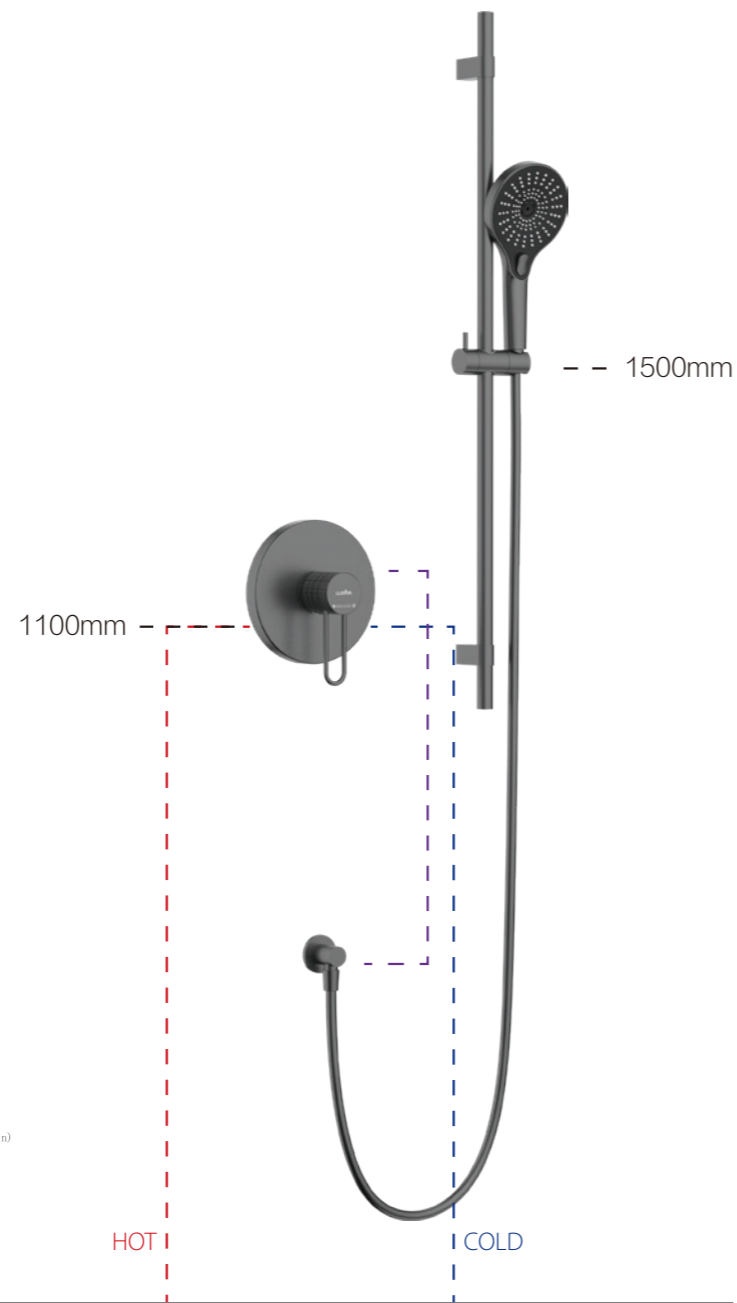

CONCEALED DEMONSTRATION

单功能暗装淋浴组合

- | | |
|--|---|
| 083025
1-function concealed control valve
单功能控制阀 | 054000
Three function hand shower
三功能手持花洒 |
| 050015
Shower hose
花洒管 | 053118
Outlet elbow
出水接座 |
| 056107
Sprinkler lifting rod
升降杆 | |