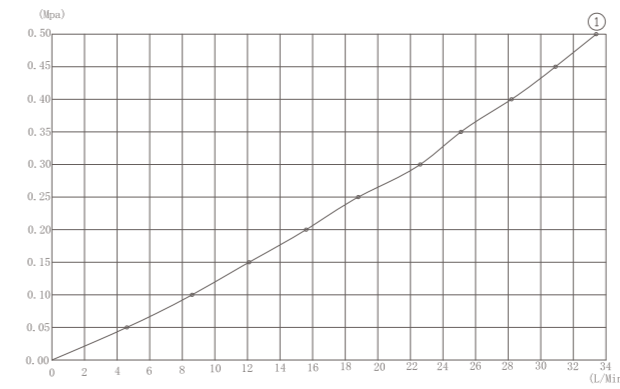

流量曲线图

①手持出水