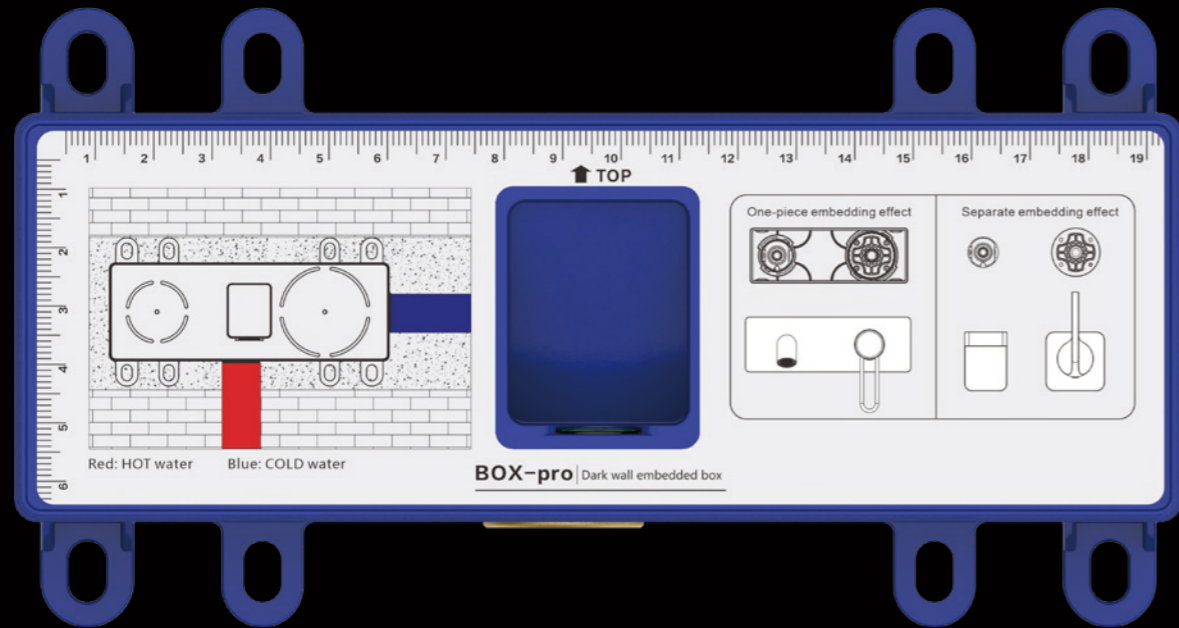

IN-WALL BASIN BOX SYSTEM FROM LURAIN BOX-PRO