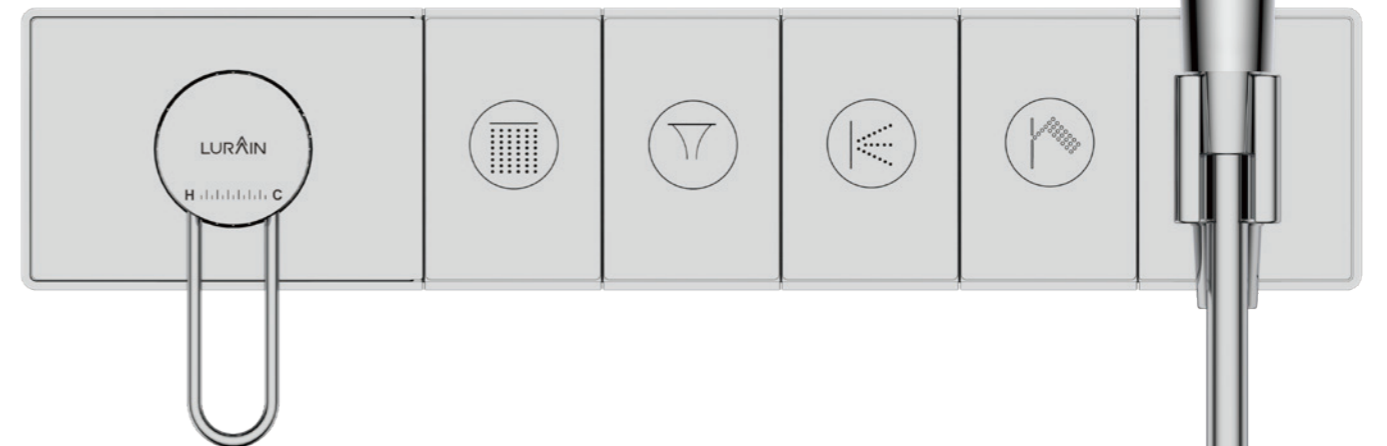

IN-WALL LARGE FLOW SHOWER BOX SYSTEM

FROM LURAIN BOX-PRO

EASY TO INSTALL UNIVERSAL VALVE
ELEMENT, SUITABLE FOR ALL TYPES OF
SHOWER PANELS OF LURAIN

THE UNIVERSAL SOLUTION
FOR THE NEEDS OF TOMORROW

REPLACEABLE VALVE ELEMENTS WITH
DIFFERENT FUNCTIONS: SINGLE HANDLE
PANEL, CONSTANT TEMPERATURE PANEL,
100% FACTORY TEST