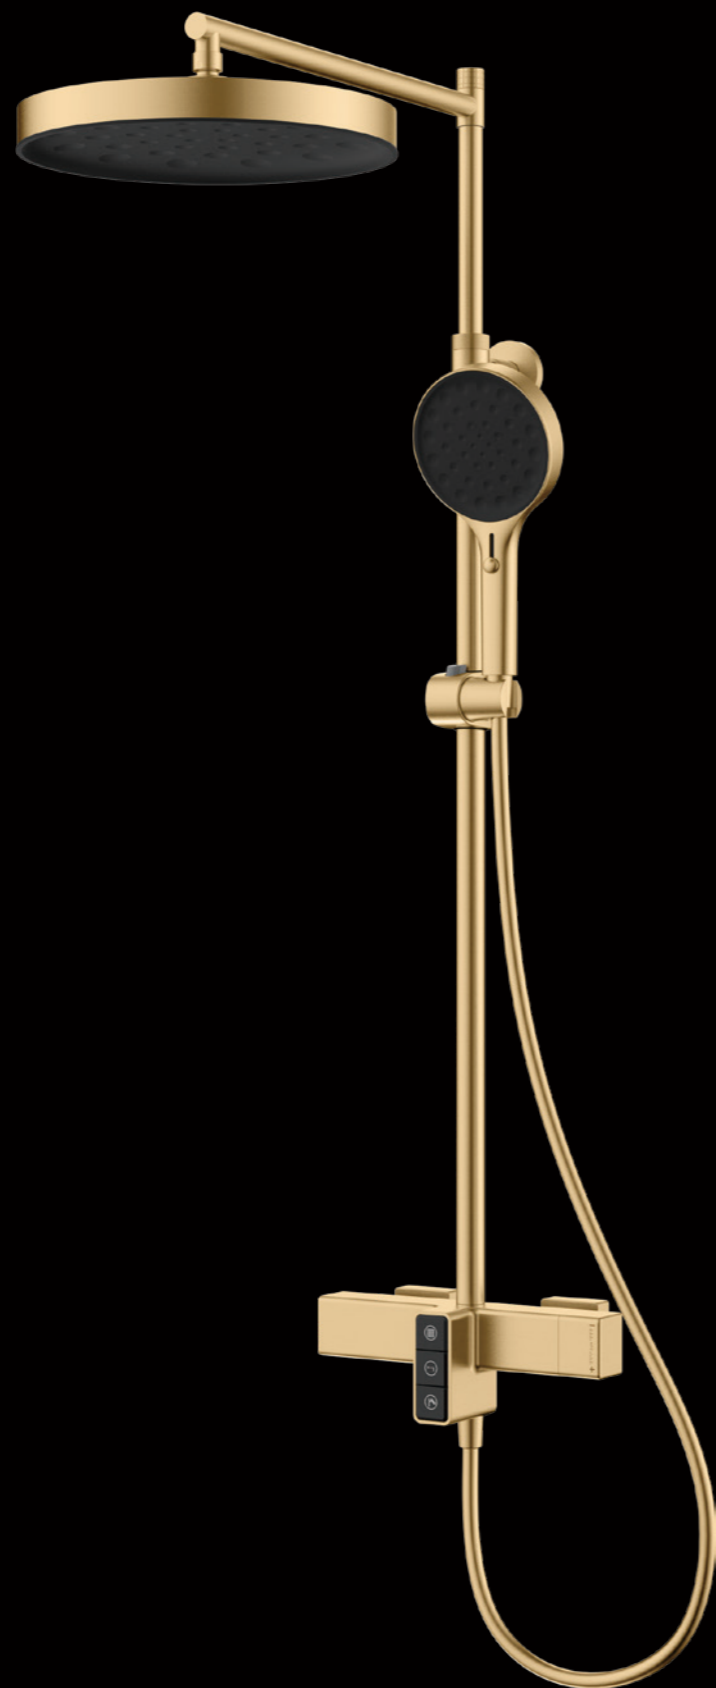

PERFECT COMFORT SUITS ALL KINDS OF FIGURES. THE HEIGHT AND ANGLE OF THE HOLDING SPRINKLER STAND ARE EASY TO ADJUST.

The contort-proof shower hose benefits from contort-proof connections. The flexible shower hose is made of contort-resistant plastic to prevent distortion.