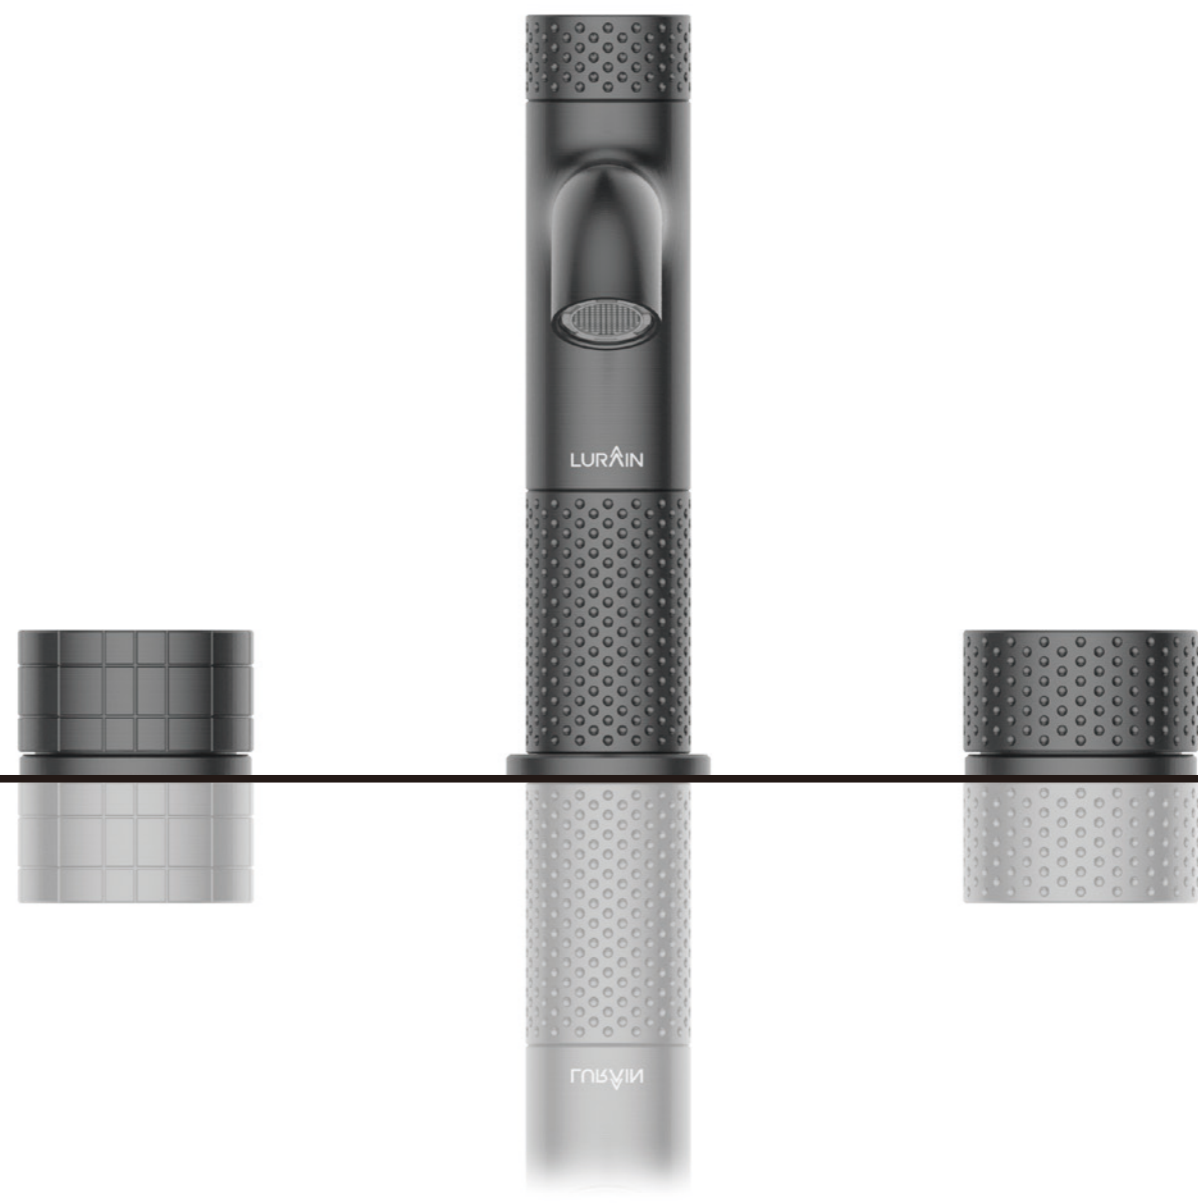

Classics are eternal. The outstanding quality on appearance temperament, the perfect harmony of color collocation, elegant and graceful will turn around time.