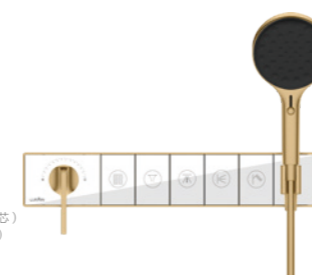

083837

5-function concealed control valve
(without box)

Brushed gold + Matte white

五功能按键式控制阀 (ø45 大流量阀芯)
(不含预埋盒 / 适配 081161 预埋盒)
拉丝金 + 雅白 / 铜