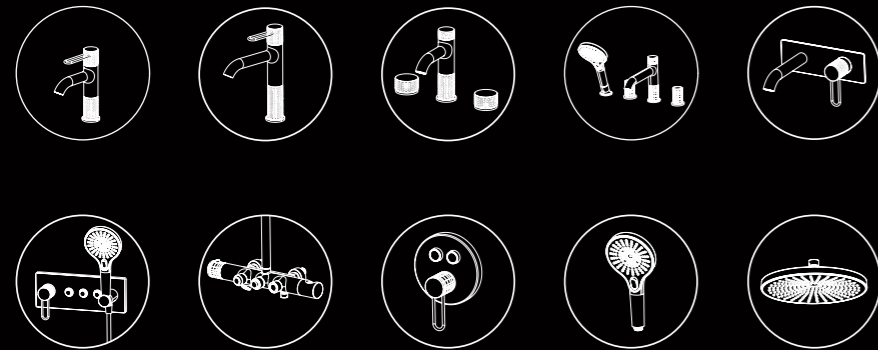

PHANTOM SERIES

PHANTOM SERIES