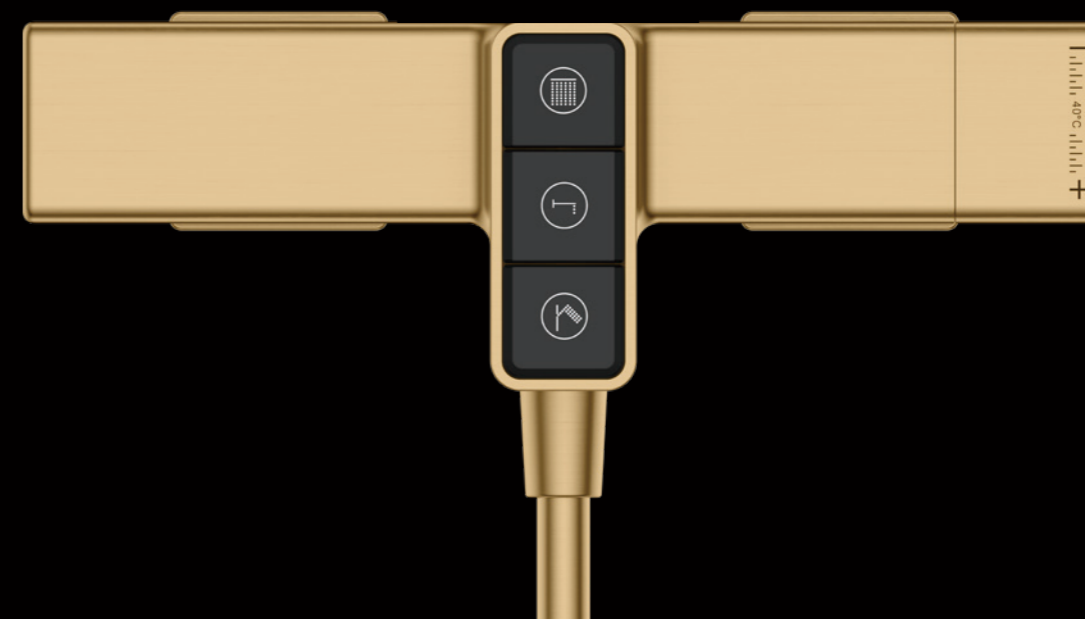

Enjoy a comfortable shower experience with a 350mm head shower. This kind of ultrathin shower head sprinkles through rotary installation, easy to remove.

Just press the control button to visually select your favorite spray mode and enjoy your private shower moment. Easy to operate, ergonomically designed, and flush with shower head integration.