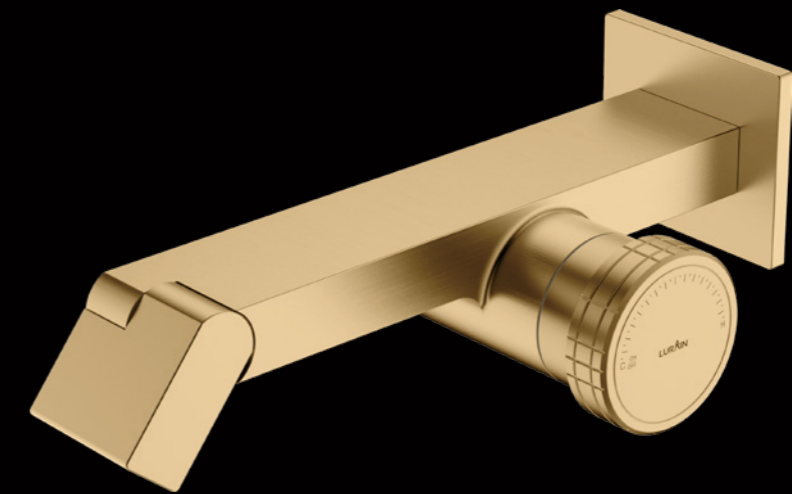

REPLACEABLE VALVE ELEMENTS
WITH DIFFERENT FUNCTIONS:
SINGLE HANDLE PANEL,
CONSTANT TEMPERATURE PANEL,
100% FACTORY TEST

Lurain the everyday home apart. Simple but do not lose warmth, practical but do not lose interest – this brand new bathroom hardware series realized the perfect unity of function and design, suitable for any bathroom.

The combination of the two elements creates a strong visual impact for Lurain: the lightness of the natural shape and the charm of the modern design. This kind of perfect confluence, suit the style that any household decorates. These include interiors that feature straight lines and geometric shapes.

EASY TO INSTALL UNIVERSAL VALVE ELEMENT, SUITABLE
FOR ALL TYPES OF SHOWER PANELS OF LURAIN

THE UNIVERSAL SOLUTION
FOR THE NEEDS OF TOMORROW