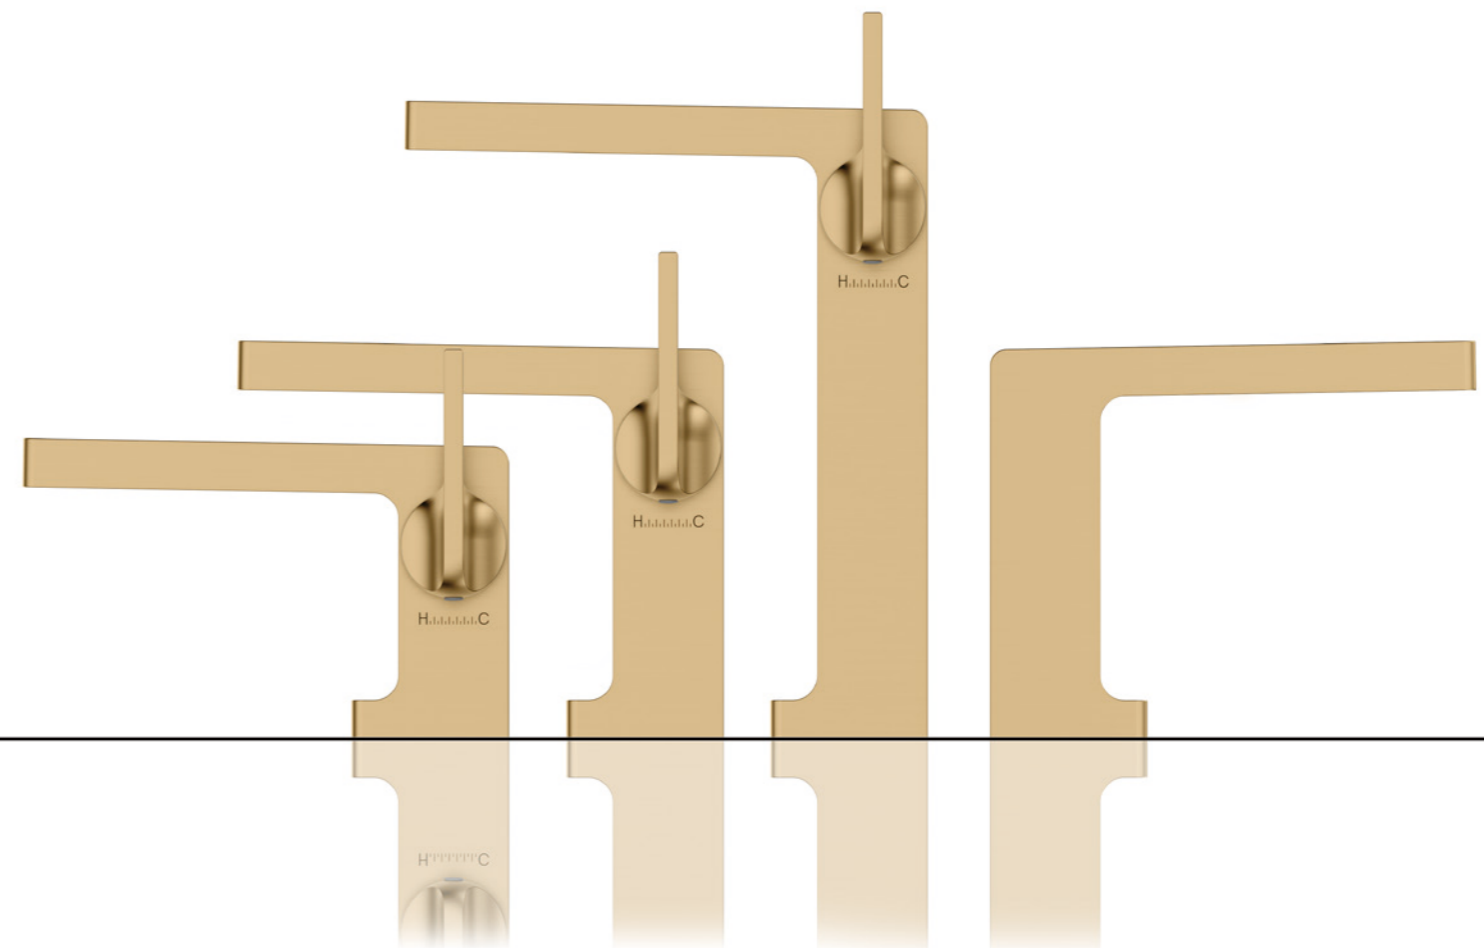

OUR AWARDS

WITH RELAXING BATH, IT IS REALLY A METHOD TO START A NEW DAY. SHOWER HEAD CAN TURN YOUR MORNING BATH INTO A PERCEPTUAL AND MEDITATIVE LIKE TASTE. ITS LONG SWEEP OUTLINE SHOWS A PERFECT HARMONY BETWEEN FORM AND FUNCTION OF COLORFUL.

GLAMOUR SERIES

GLAMOUR SERIES

GLAMOUR SERIES

Find perfect solution for your bathroom, when choosing Lurain hardware, can face choice tangle, be like: it is bright outfit type or concealed type, this depends on visual effect not only, and still have dimensional consideration. To simplify your decision, we've summarized the major differences. However, whether you choose plain or hidden - in terms of design, quality and function, using Lurain's products is the best choice.

Comfortable solutions. This installation demonstrates the full range of shower products, including: thermostat, shower shower and shower rod. Because the components are exposed installation, the advantages are very obvious. Open mounted fittings are easy to connect to existing parts and easy to replace join concise bathroom design.

Elegant solution. From the outside, all you see is the controller and the outlet. All technical components are installed in the wall. This gives your shower environment a very modern, clean look. This more accurate method of installation is especially suitable for new buildings and large renovations. In addition, choose vibox accessories from Lurain, to make the installation process easier and more comfortable.