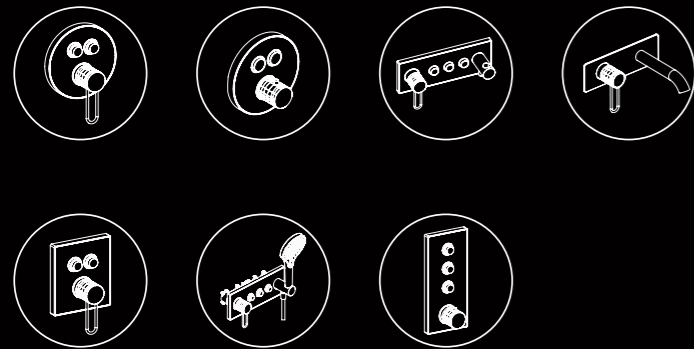

BOX-PRO UNIVERSAL SERIES

- 铬色 Chrome
- 枪灰 Gun grey
- 拉丝金 Brushed gold
- 雅白 Matte white
- 雅黑 Matte black
- 枪灰 + 白玻 Gun grey
- 拉丝金 + 白玻 Brushed gold

BOX-PRO SERIES