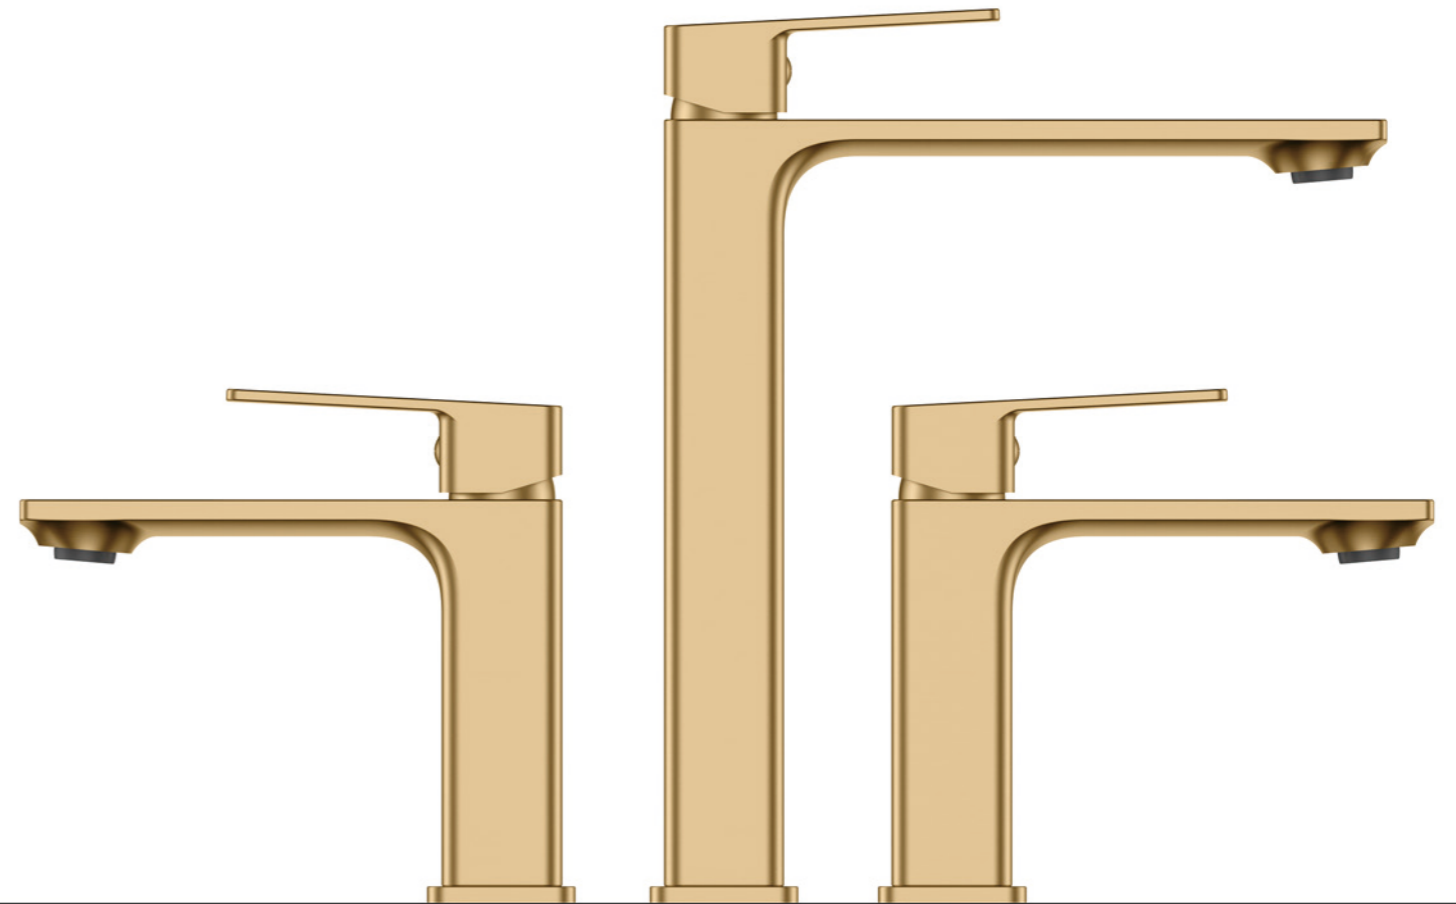

BREEZE SERIES

Find perfect solution for your bathroom, when choosing Lurain hardware, can face choice tangle, be like: it is bright outfit type or concealed type, this depends on visual effect not only, and still have dimensional consideration. To simplify your decision, we've summarized the major differences. However, whether you choose plain or hidden - in terms of design, quality and function, using Lurain's products is the best choice.