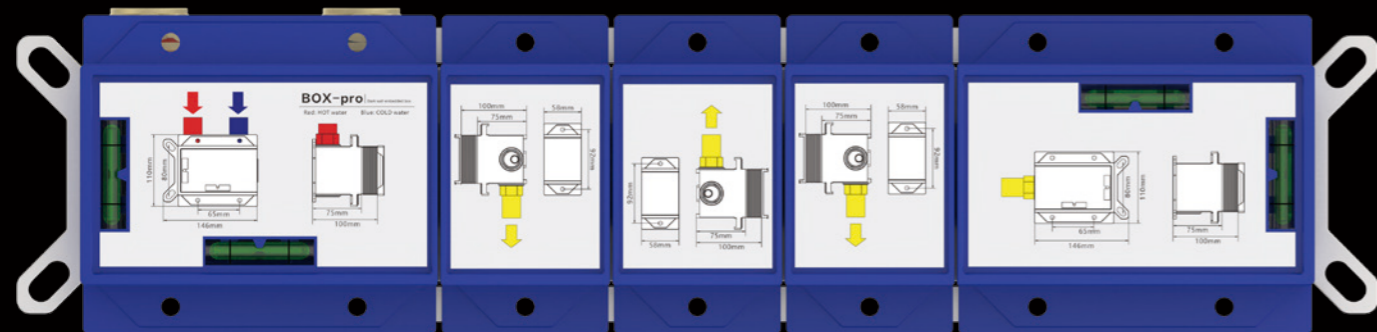

IN-WALL LARGE FLOW SHOWER BOX SYSTEM

FROM LURAIN BOX-PRO

EASY TO INSTALL UNIVERSAL VALVE
ELEMENT, SUITABLE FOR ALL TYPES OF
SHOWER PANELS OF LURAIN

THE UNIVERSAL SOLUTION
FOR THE NEEDS OF TOMORROW

REPLACEABLE VALVE ELEMENTS WITH
DIFFERENT FUNCTIONS: SINGLE HANDLE
PANEL, CONSTANT TEMPERATURE PANEL,
100% FACTORY TEST