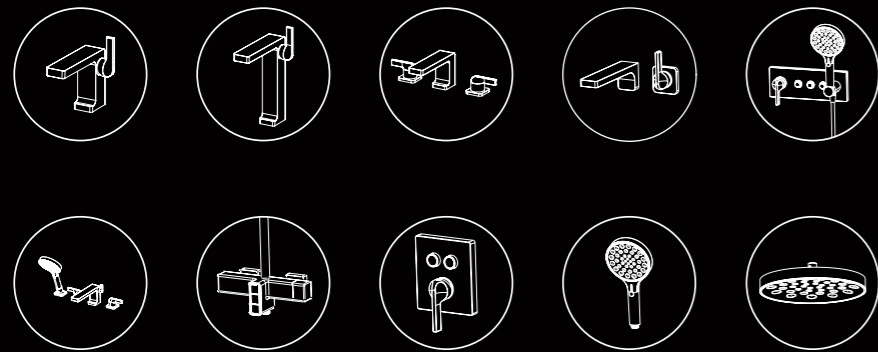

OUR AWARDS

WITH RELAXING BATH, IT IS REALLY A METHOD TO START A NEW DAY. SHOWER HEAD CAN TURN YOUR MORNING BATH INTO A PERCEPTUAL AND MEDITATIVE LIKE TASTE. ITS LONG SWEEP OUTLINE SHOWS A PERFECT HARMONY BETWEEN FORM AND FUNCTION OF COLORFUL.

GLAMOUR SERIES

GLAMOUR SERIES

GLAMOUR SERIES

Find perfect solution for your bathroom, when choosing Lurain hardware, can face choice tangle, be like: it is bright outfit type or concealed type, this depends on visual effect not only, and still have dimensional consideration. To simplify your decision, we've summarized the major differences. However, whether you choose plain or hidden - in terms of design, quality and function, using Lurain's products is the best choice.

Comfortable solutions. This installation demonstrates the full range of shower products, including: thermostat, shower shower and shower rod. Because the components are exposed installation, the advantages are very obvious. Open mounted fittings are easy to connect to existing parts and easy to replace join concise bathroom design.

Elegant solution. From the outside, all you see is the controller and the outlet. All technical components are installed in the wall. This gives your shower environment a very modern, clean look. This more accurate method of installation is especially suitable for new buildings and large renovations. In addition, choose vibox accessories from Lurain, to make the installation process easier and more comfortable.