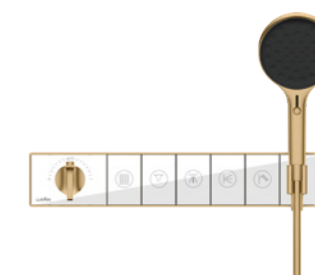

083841

5-function temperature concealed
control valve (without box)

Brushed gold + Matte white

五功能按键式恒温控制阀
(不含预埋盒 / 适配 081161 预埋盒)
拉丝金 + 雅白 / 铜