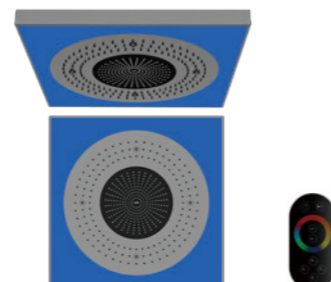

Gun grey

24" 三功能 LED 吸顶花洒 (带遥控器)
枪灰 / SUS304
(600X600X45mm)

055429

18" Three function shower

Gun grey

10" 单功能吸顶柱状花洒
枪灰 / SUS304 (液态硅胶)
(ø250X150mm)

055514

24" Two function shower