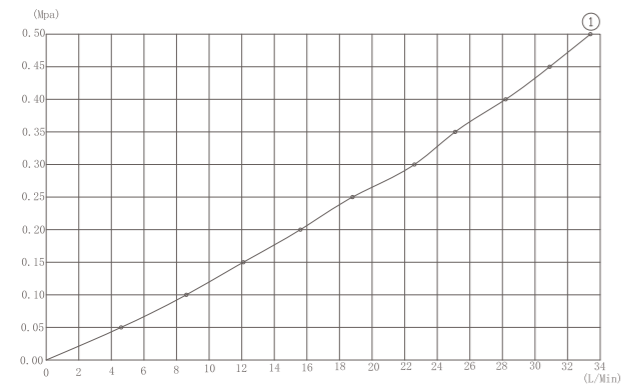

CONCEALED DEMONSTRATION

单功能暗装淋浴组合

083025 1-function concealed control valve 单功能控制阀	054000 Three function hand shower 三功能手持花洒
050015 Shower hose 花洒管	053118 Outlet elbow 出水接座
056107 Sprinkler lifting rod 升降杆	

流量曲线图

①手持出水

CONCEALED DEMONSTRATION

单功能暗装淋浴组合

085596 1-function concealed control valve 单功能控制阀	054007 Three function hand shower 三功能手持花洒
050011 Shower hose 花洒管	053115 Outlet elbow 出水接座
053230 Shower seat 花洒插座