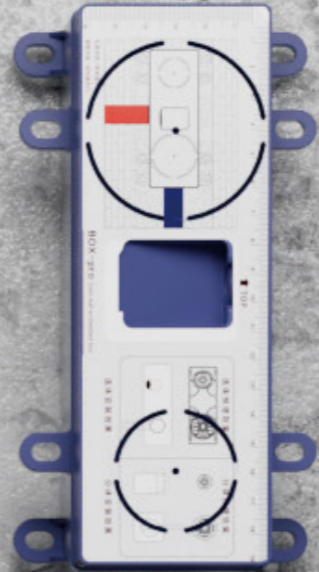

The fine creation wisdom chooses — selects the material to be superior, the function is remarkable, the detail exquisite.
Fine creation design — cooperate with excellent designers and architects, perfect interpretation of diversified bathroom space.

DIVERSITY OF SOLUTIONS